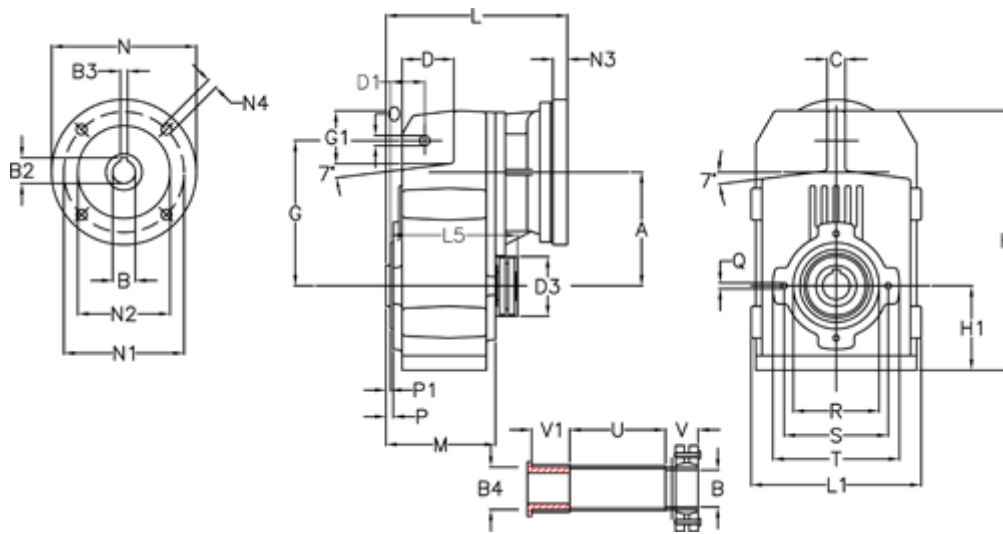

Article number: 29560214308320

Description: Shaft mounted gear
A253QF32-143-P63B5

Measures

A = 128.75	D1 = 43.5	I5 = 197.5	P1 = 3.5	V = 41
B = 32	d3 = 83	M = 135.5	Q = M10x14	V1 = 48
B1 = 11	G = 162	N = 140	R = 110	
B2 = 12.8	G1 = 58.0	N1 = 115	S = 130	
B3 = 4	H = 290.5	N2 = 95	T = 150	
B4 = 32	H1 = 93.5	N4 = M8x19	Tightening torque Nm adapter bushing = 6.0	
C = 20	L = 213.0	O = 13	Tightening torque Nm shrink disc = 7.0	
D = 57.0	L1 = 188	P = 6.0	U = 120.5	